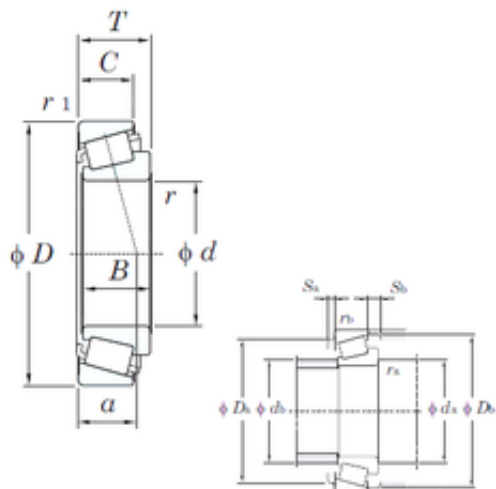

YIFEN MACHINERY BEARING CO., LTD.

KOYO 47880R/47820 tapered roller bearings

Bearing No. 47880R/47820

Bore Diameter	77,788 mm
Width	34,925 mm
d	77,788 mm
T	33,338 mm
B	34,925 mm
C	26,195 mm
a	32,6 mm
r min.	3,6 mm
r1 min.	3,2 mm
Da	131 mm
db	87 mm
da	93 mm
Db	140 mm
Basic dynamic load rating (C)	178 kN
Basic static load rating (C0)	293 kN
Calculation factor (e)	0,45
Calculation factor (Y0)	0,74

47880R/47820 Bearing 2D drawings and 3D CAD models