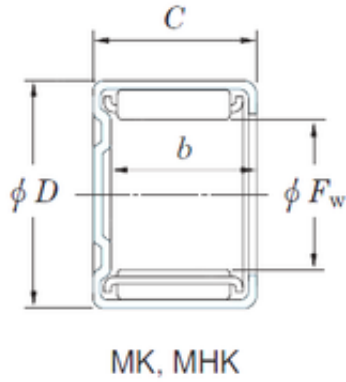

YIFEN MACHINERY BEARING CO., LTD.

KOYO MK551 needle roller bearings

Bearing No. MK551

Size	7.938x12.700x7.940 mm
Bore Diameter	7.938 mm
Outer Diameter	12.700 mm
Width	7.940 mm
Fw	7.938 mm
D	12.700 mm
C	7.940 mm
b	5.8 mm
Weight	42,25 Kg
Basic dynamic load rating (C)	2.60 kN
Basic static load rating (C0)	2.55 kN

MK551 Bearing 2D drawings and 3D CAD models