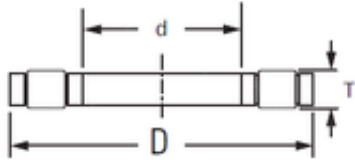

YIFEN MACHINERY BEARING CO., LTD.

KOYO K,81216LPB thrust roller bearings

Bearing No. K,81216LPB

Size	80x115x11 mm
Bore Diameter	80 mm
Outer Diameter	115 mm
Width	11 mm
d	80 mm
D	115 mm
T	11 mm
Ea	86 mm
Eb	109 mm
Weight	0,208 Kg
Basic dynamic load rating (C)	147 kN
Basic static load rating (C0)	478 kN

K,81216LPB Bearing 2D drawings and 3D CAD models