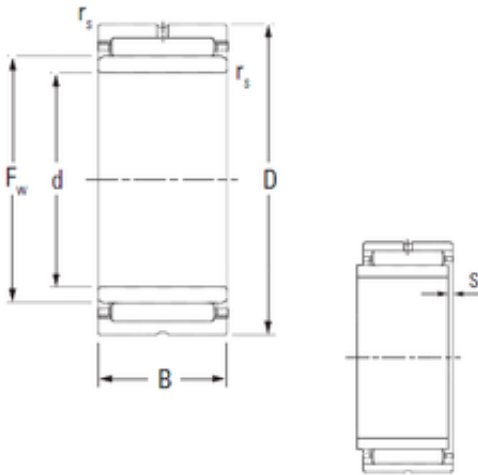

YIFEN MACHINERY BEARING CO., LTD.

120 mm x 165 mm x 45 mm KOYO NA4924
needle roller bearings

Bearing No. NA4924

Size	120x165x45 mm
Bore Diameter	120 mm
Outer Diameter	165 mm
Width	45 mm
d	120 mm
Fw	135 mm
D	165 mm
B	45 mm
C	45 mm
r5 min.	1,1 mm
S	3,5 mm
Weight	3,04 Kg
Basic dynamic load rating (C)	177 kN
Basic static load rating (C0)	407 kN
(Grease) Lubrication Speed	3100 r/min
Category	Roller Bearings
Inventory	1.0
Manufacturer Name	KOYO
Minimum Buy Quantity	N/A
Weight / Kilogram	0
EAN	0605790196423
Product Group	B04144

NA4924 Bearing 2D drawings and 3D CAD models