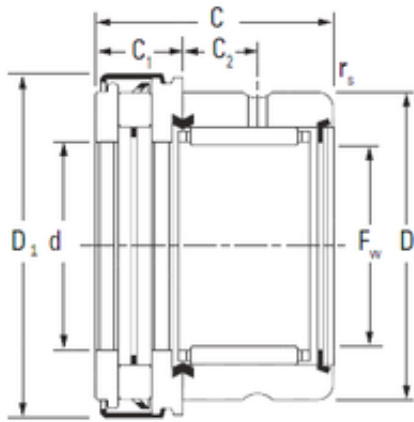

YIFEN MACHINERY BEARING CO., LTD.

KOYO RAXZ 535 complex bearings

Bearing No. RAXZ 535

Bore Diameter	18 mm
Outer Diameter	47 mm
d	18 mm
Fw	35 mm
D	47 mm
D1	54 mm
r5 min.	0,85 mm
C	30 mm
C1	12 mm
C2	9 mm
Weight	0,146 Kg
Dynamic load rating radial (C)	22,1 kN
Dynamic load rating axial (C)	33,8 kN
Static load rating radial (C0)	40,8 kN
Static load rating axial (C0)	94 kN
Bearing No.	RAXZ 535
dw	35
Da	54
Limiting speeds(min-1)	5500
RadialCr	22.1
RadialC0r	40.8
ThrustCa	33.8
RadialC0a	94.0
Matching inner ring No.	IM 30 35 20 P
rs	0.85

RAXZ 535 Bearing 2D drawings and 3D CAD models

YIFEN MACHINERY BEARING CO., LTD.

Radial	6.15
Thrust	7.10
(Refer.) Mass(kg)	0.146