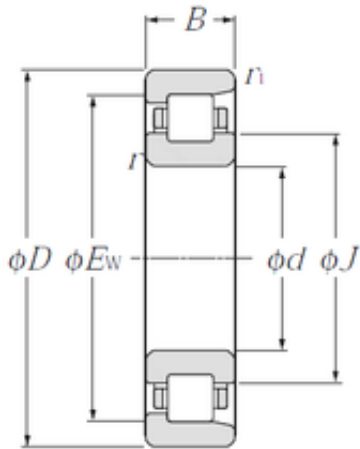

YIFEN MACHINERY BEARING CO., LTD.

110 mm x 200 mm x 38 mm NTN NF222
cylindrical roller bearings

Bearing No. NF222

Size	110x178.5x38 mm
Bore Diameter	110 mm
Outer Diameter	178,5 mm
Width	38 mm
d	110 mm
D	200 mm
Ew	178,5 mm
B	38 mm
C	38 mm
r min.	2,1 mm
r1 min.	2,1 mm
J	141,5 mm
Weight	4,63 Kg
Basic dynamic load rating (C)	240 kN
Basic static load rating (C0)	290 kN
(Grease) Lubrication Speed	3 400 r/min

NF222 Bearing 2D drawings and 3D CAD models